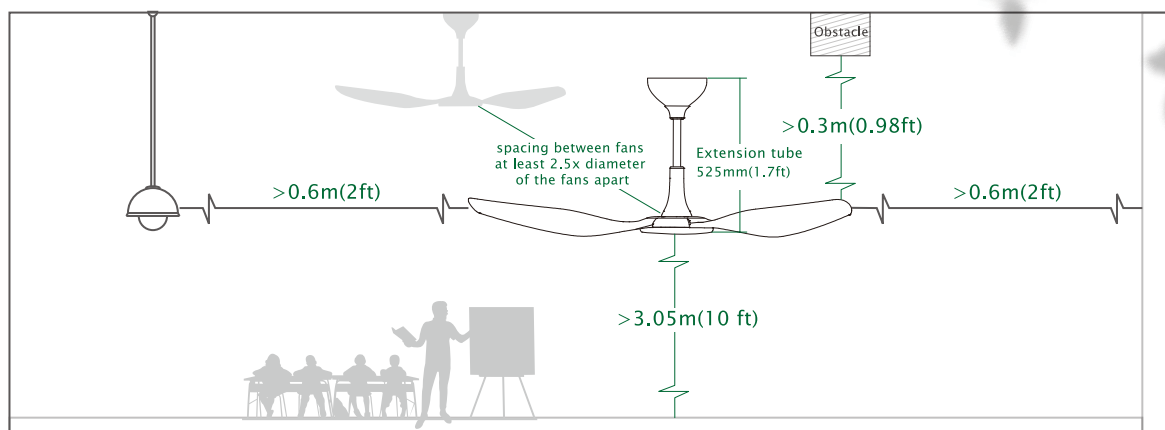

► The Placement & Clearance between Fan and Obstructions