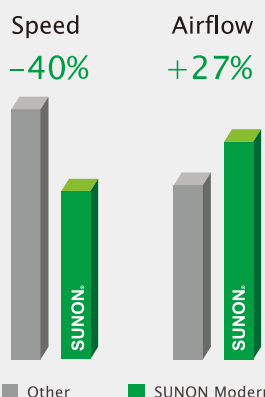

※ Compare with other BLDC motor fan in market

Diameter	52 inch	60 inch
Motor	BLDC motor	
Power Source	230VAC	
Power Consumption	3.7/38W	4.5/50W
Speed	50/130PRM	50/120PRM
Noise	<35dB(A)	
Weight	6.3Kg	

Color	☒ black	☐ white
Material	ABS	
Fan Control	6 Speed (FWD./ REV.)	
Environment	Indoor	
Control	RF Controller BMS(MODBUS) AloT Touch Panel	

*Environment -This product is not suitable for salt air environments.
※ The above specifications are test from SUNON Lab and the data will be affected by different environmental conditions.
※ Specifications are subject to change without notice. Final spec. please visit SUNON website at www.sunon.com.

► The Placement & Clearance between Fan and Obstructions